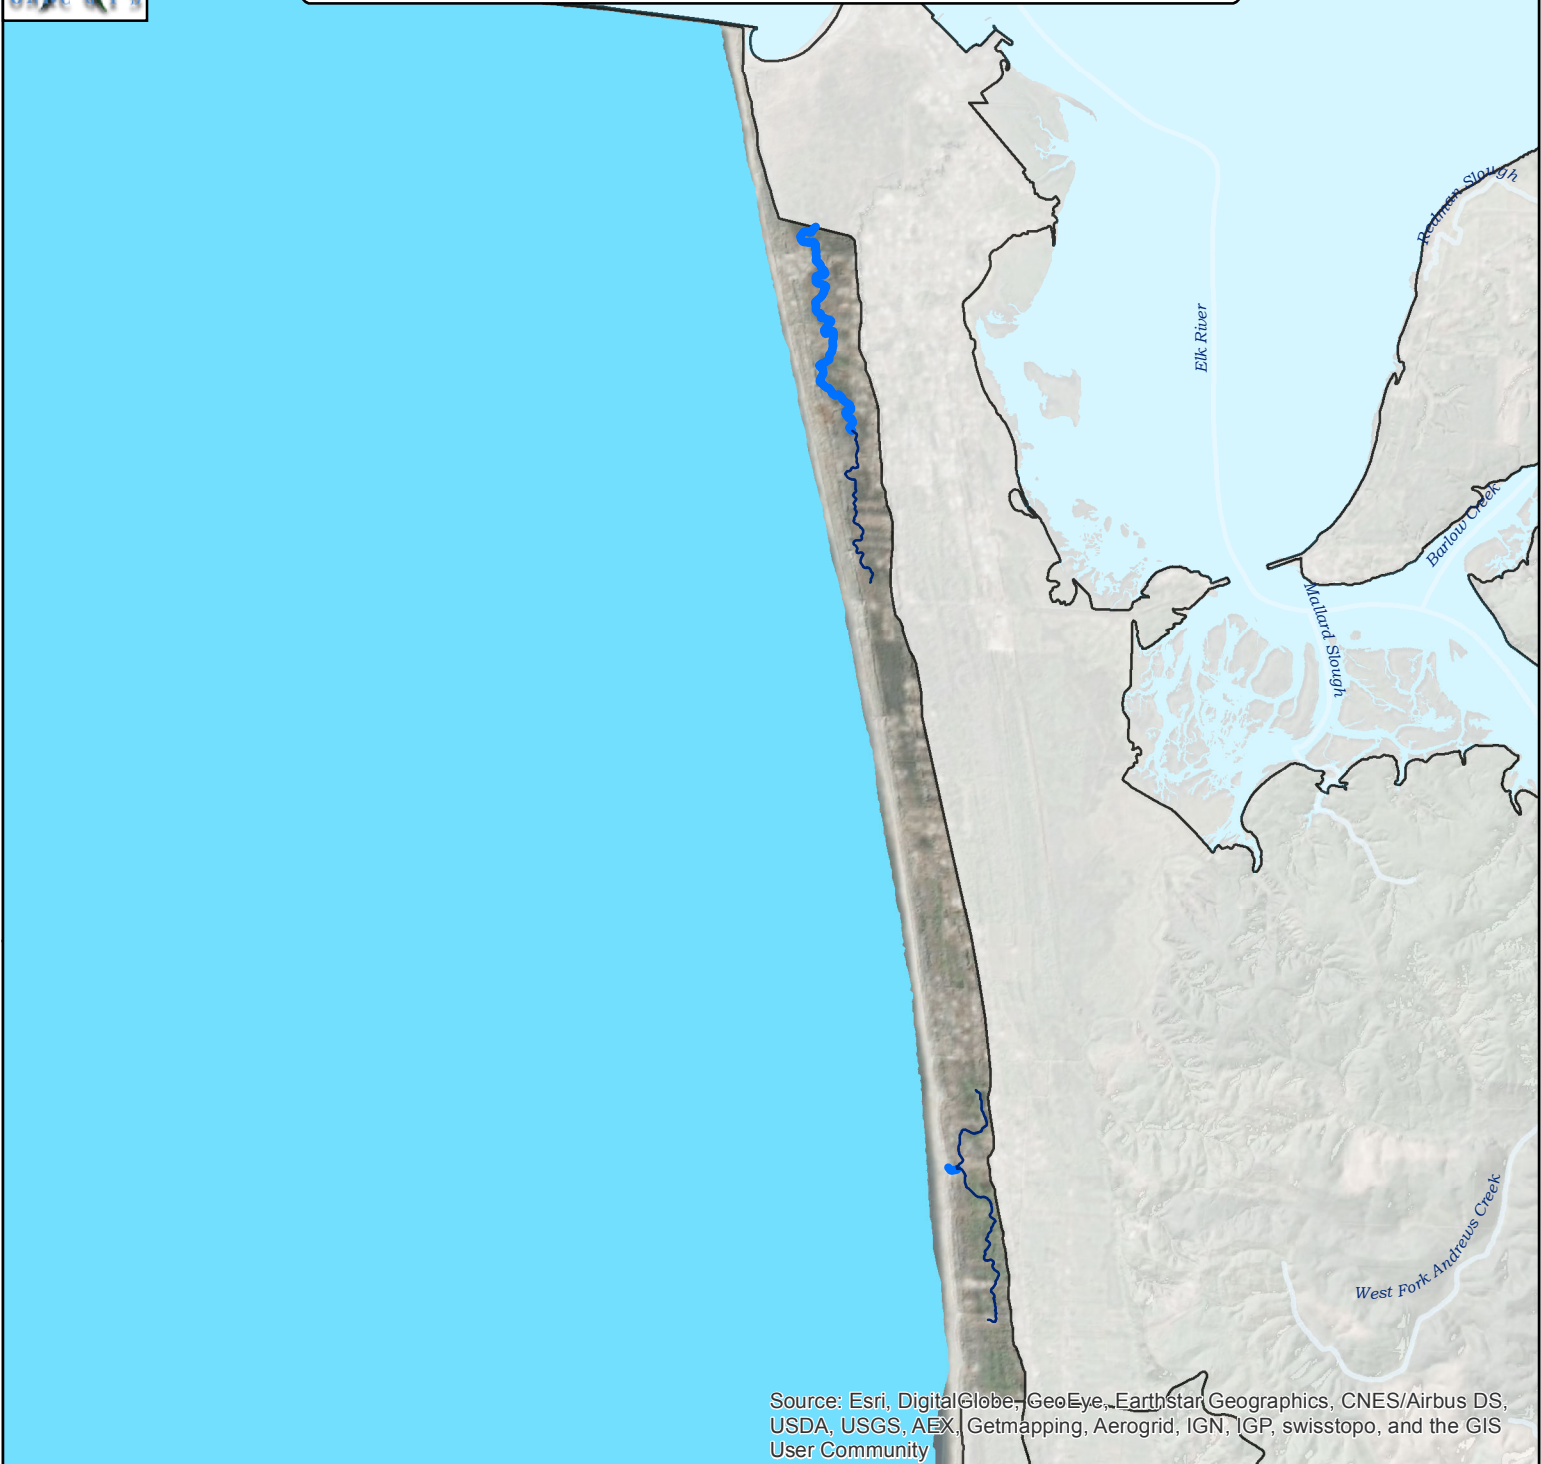

City of Grayland-Frontal Pacific Ocean

Source: Esri, DigitalGlobe, GeoEye, Earthstar Geographics, CNES/Airbus DS, USDA, USGS, AEX, Getmapping, Aerogrid, IGN, IGP, swisstopo, and the GIS User Community

Maps By Keven Bennett
UW | ONRC GIS
11/18/2015

Intrinsic Potential Scoring for Chinook Spawning Habitat

- 0
- > 0 to 0.35 Low
- > 0.35 to 0.70 Medium
- > 0.70 to 1.00 High

WSC | ONRC 2012

Source: Esri, DigitalGlobe, GeoEye, Earthstar Geographics, CNES/Airbus DS, USDA, USGS, AEX, Pacific Lewis